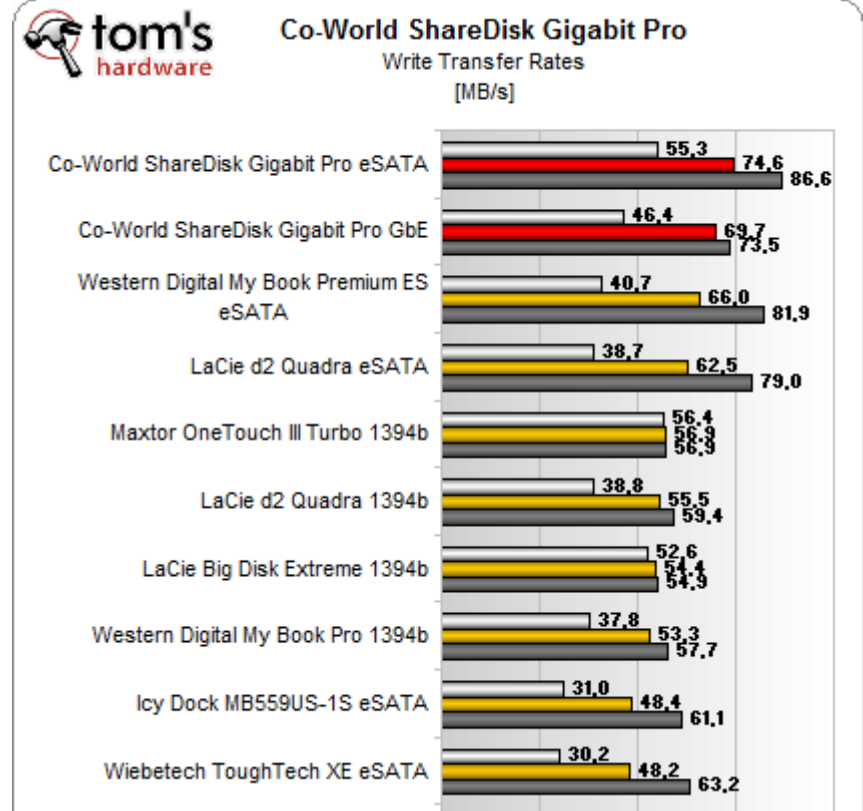

SHAREDISK EXPRESS PRO 400

LAN | USB 2.0 | e-SATA

ShareDisk Pro Express 400

Exclusive Triple Interface

- The only storage in the market with **triple** data transfer **interface**
 - Network: Gigabit Ethernet powered by NDAS
 - Universal direct storage: USB 2.0
 - DAS interface: eSATA

World's Fastest

Professional RAID Storage

- Supports RAID levels 0, 10, 5, 5S
- Automatic fast data rebuild
- Supports online bad recovery and reallocation
- Easy RAID Level selection by front LCD
- SATA compatible
- Compatible to all HDD capacities