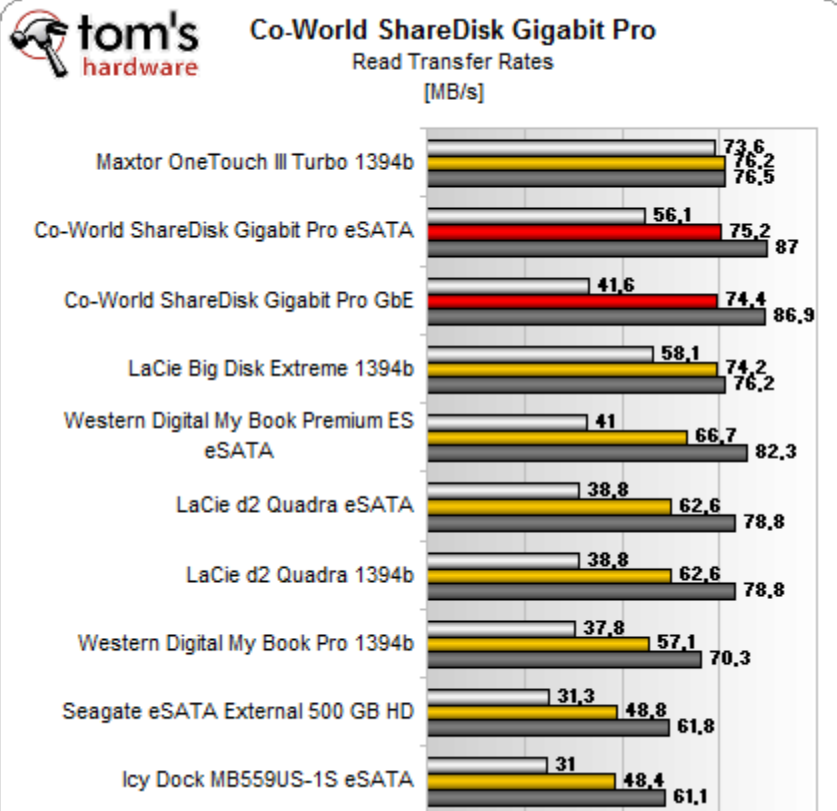

SHAREDISK EXPRESS PRO 400

LAN | USB 2.0 | e-SATA

ShareDisk Pro Express 400

Exclusive Triple Interface

- The only storage in the market with **triple** data transfer **interface**
 - Network: Gigabit Ethernet powered by NDAS
 - Universal direct storage: USB 2.0
 - DAS interface: eSATA

World's Fastest

Professional RAID Storage

- Supports RAID levels 0, 10, 5, 5S
- Automatic fast data rebuild
- Supports online bad recovery and reallocation
- Easy RAID Level selection by front LCD
- SATA compatible
- Compatible to all HDD capacities